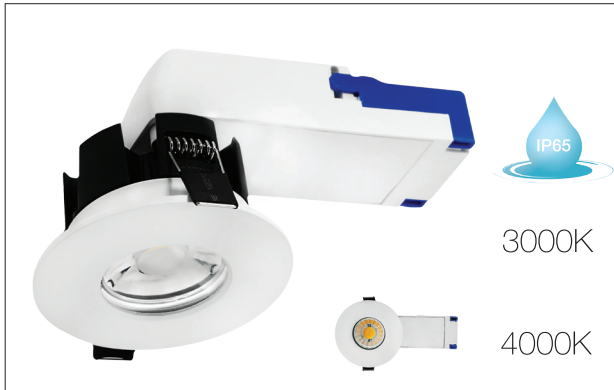

TECHNICAL DATASHEET

ACFD8

8W Fire-Rated LED IP65 Downlight

PRODUCT FEATURES

- 30, 60, 90, 120 Minutes Fire Rated
- Integrated 8W COB LED
- Interchangeable Twist & Lock Bezels
- Halogen Style Lens
- Dimmable With Most Trailing and Leading Edge Dimmers
- Insulation Coverable
- Compact Size - Suitable for Shallow Voids

PRODUCT CODE	ACFD8/30	ACFD8/40
Power	8W	8W
Lumens	≤580 lm	≤620 lm
Colour Temperature	3000K	4000K
Beam Angle	40°	40°
CRI	>80	>80
IP	IP65	IP65
Lifetime (Hours to lm70)	25,000 h	25,000 h
Voltage	220-240 V AC	220-240 V AC