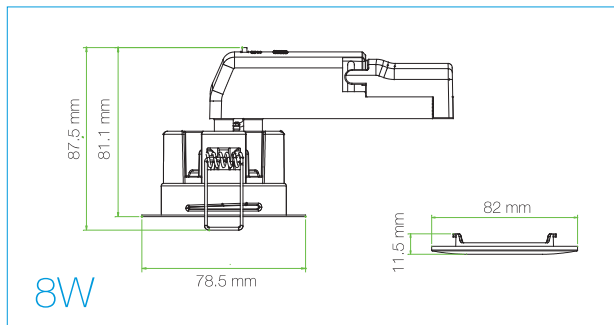

TECHNICAL DATASHEET

ACFD8

8W Fire-Rated LED IP65 Downlight

PRODUCT FEATURES

- 30, 60, 90, 120 Minutes Fire Rated
- Integrated 8W COB LED
- Interchangeable Twist & Lock Bezels
- Halogen Style Lens
- Dimmable With Most Trailing and Leading Edge Dimmers
- Insulation Coverable
- Compact Size - Suitable for Shallow Voids

PRODUCT CODE	ACFD8/30	ACFD8/40
Power	8W	8W
Lumens	≤580 lm	≤620 lm
Colour Temperature	3000K	4000K
Beam Angle	40°	40°
CRI	>80	>80
IP	IP65	IP65
Lifetime (Hours to lm70)	25,000 h	25,000 h
Voltage	220-240 V AC	220-240 V AC