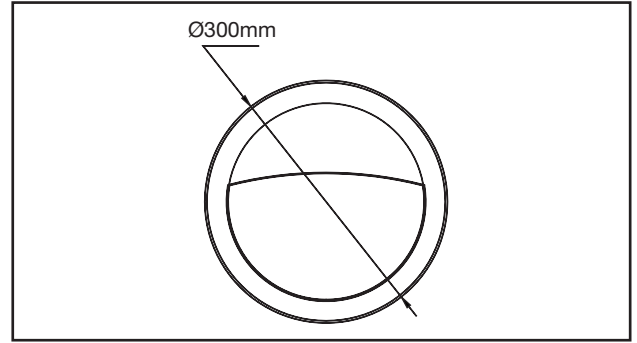

ABD16BZ/EYE/***

Eyelid Bezels For Bruno
(ABD16/CCT Range)

PRODUCT FEATURES

- Available in Satin Silver, Rose Gold, Carbon Black, Polar White and Gold
- Compatible with all Bruno (ABD16) models
- Pre-Marked Side Entry Design