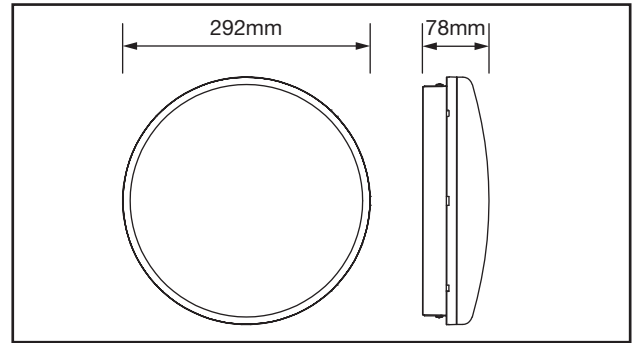

### PRODUCT FEATURES

- IP65 Rating
- IK06 Vandal Resistant Design
- Uniform High Lumen Output
- Wire Into Design - Easy Installation
- 20mm Conduit Entry
- Ideal For Amenity Lighting
- Suitable For Wall And Ceiling Mounting
- Vandal Resistant Security Screws Included
- Supplied With White Bezel
- Interchangeable Bezels Available\*

### TECHNICAL SPECIFICATIONS

PRODUCT CODE	ABP20WH/40
Consumption	20W
Lumens	≤2200lm
Colour Temperature	4000K
Beam Angle (°)	120°
CRI	80
Ingress Protection	IP65
Lifetime	25,000 Hrs
Operating Temperature (°C)	-20°C ~ +40°C
Operating Voltage	220-240 V AC
Frequency	50/60Hz
Switching Cycles	<100,000
Power Factor	>0.5
Peak Intensity	680cd