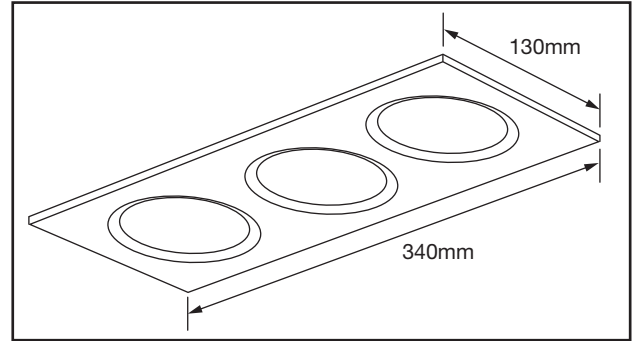

AFD75/M/03

Multiple Plate For iCan75
(AFD75 Range)

iCan75™

PRODUCT FEATURES

- Polar White Powder Coat Finish
- Compatible With iCan75 (AFD75) & iCan75 Platinum (AFDP75) Models

TECHNICAL SPECIFICATIONS

Code	Finish	Material
AFD75/M/03	Polar White	Aluminium