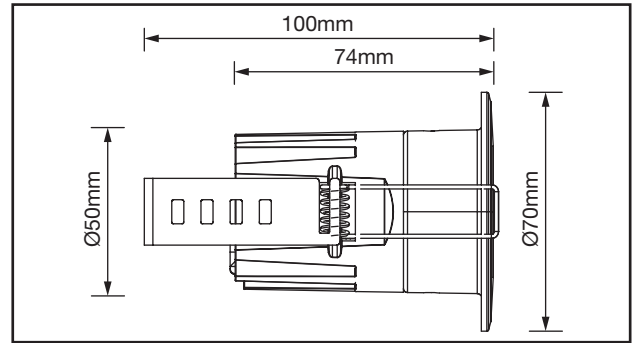

AFDMR11

9W Mini LED Fire Rated
IP65 Baffled Downlight

PRODUCT FEATURES

- 30, 60, 90 Minutes Fire Rated Timber Joist
- Compliant To; Part B - Fire, Part C - Moisture, Part E - Acoustic & Part L Air Leakage
- IP65 Rated
- Black And White Baffle Included
- Magnetic Bezel
- Insulation Coverable
- High Colour Rendering Index CRI 90+
- 5 Year Guarantee

TECHNICAL SPECIFICATIONS

Product Code	AFDMR11/30	AFDMR11/40
Useful Luminous Flux (LM)	580lm	620lm
CCT (Kelvin)	3000K	4000K
Beam Angle (°)	35°	35°
SDCM	<4	<4
CRI	90	90
Peak Intensity (cd)	1470cd	1750cd
Operating Voltage (VAC)	220-240 VAC	220-240 VAC
Max Output Power (W)	9W	9W
Operating Current (A max)	260mA	260mA
Class	II	II
Body Material	Cast Aluminium	Cast Aluminium
Cut Out	50mm	50mm
Frame Colour	White + Black	White + Black
Switching Cycles	≤100,000	≤100,000
Ingress Protection	IP65	IP65
Ambient Operating Temperature (°C)	-20°C ~ +45°C	-20°C ~ +45°C
Input Frequency (Hz)	50/60Hz	50/60Hz
Guarantee	5 Years	5 Years
Dimmable	Yes	Yes
Cable Length	300mm	300mm
Lifetime (L70 B50)	> 50,000 Hrs	> 50,000 Hrs
R9 Colour Rendering Index Value	66	66
Lumen Maintenance Factor	96%	96%