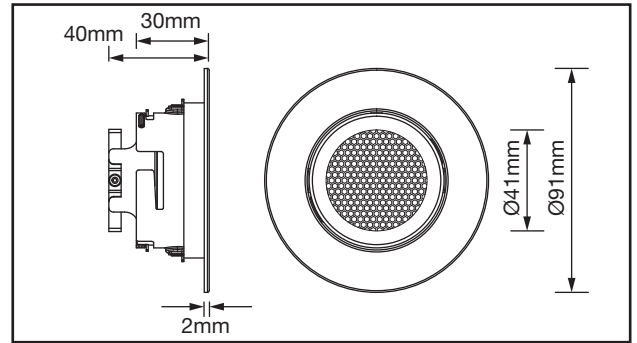

AFDP75BZ/A/**

Customisable Anti-Glare Twist And Lock Adjustable Bezels For iCan75 Platinum

iCan75[™] Platinum

PRODUCT FEATURES

- Ultra Slim Twist & Lock Bezel
- Ultra Fast Install - Minimal Tools Required
- Fully Customisable Carbon Black & Polar White Baffle Included
- Removable Honeycomb
- IP Rated Glass
- 150° Rotatable With 15° Tilt Angle
- To Be Used With iCan75 Platinum Only (AFDP75)*

TECHNICAL SPECIFICATIONS

PRODUCT CODE	AFDP75BZ/A/WH	AFDP75BZ/A/BLK
Bezel Colour	Polar White	Carbon Black
Material	Steel	Steel
Compatible Downlight	AFDP75	AFDP75
Overall Diameter	Ø91mm	Ø91mm
Ingress Protection	IP54†	IP54†
Guarantee	Lifetime	Lifetime
Horizontal Rotation	150°	150°
Max Tilt Angle	15°	15°
Baffle Depth	16.5 mm	16.5 mm

Polar White Bezels*
AFDP75BZ/A/WH

Carbon Black Bezels*
AFDP75BZ/A/BLK

*Sold Separately
†IP54 With Glass, IP20 Without Glass