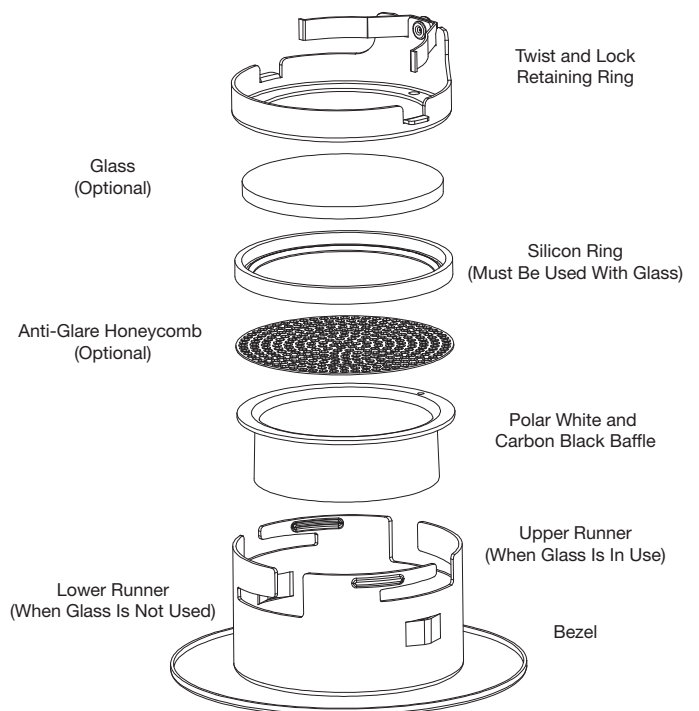

AFDP75BZ/A/**

Customisable Anti-Glare Twist And Lock Adjustable Bezels For iCan75 Platinum

iCan75[™] Platinum

PRODUCT FEATURES

- Ultra Slim Twist & Lock Bezel
- Ultra Fast Install - Minimal Tools Required
- Fully Customisable Carbon Black & Polar White Baffle Included
- Removable Honeycomb
- IP Rated Glass
- 150° Rotatable With 15° Tilt Angle
- To Be Used With iCan75 Platinum Only (AFDP75)*

TECHNICAL SPECIFICATIONS

PRODUCT CODE	AFDP75BZ/A/WH	AFDP75BZ/A/BLK
Bezel Colour	Polar White	Carbon Black
Material	Steel	Steel
Compatible Downlight	AFDP75	AFDP75
Overall Diameter	Ø91mm	Ø91mm
Ingress Protection	IP54†	IP54†
Guarantee	Lifetime	Lifetime
Horizontal Rotation	150°	150°
Max Tilt Angle	15°	15°
Baffle Depth	16.5 mm	16.5 mm

Polar White Bezels*
AFDP75BZ/A/WH

Carbon Black Bezels*
AFDP75BZ/A/BLK

*Sold Separately
†IP54 With Glass, IP20 Without Glass