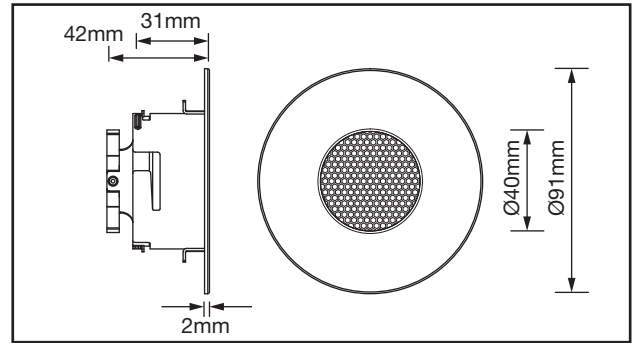

AFDP75BZ/F/**

Customisable Anti-Glare Twist And Lock Fixed Bezels For iCan75 Platinum

iCan75[™] Platinum

PRODUCT FEATURES

- Ultra Slim Twist & Lock Bezel
- Ultra Fast Install - Minimal Tools Required
- Fully Customisable Carbon Black & Polar White Baffle Included
- Removable Honeycomb
- IP Rated Glass
- To Be Used With iCan75 Platinum Only (AFDP75)*

TECHNICAL SPECIFICATIONS

| PRODUCT CODE | AFDP75BZ/F/WH | AFDP75BZ/F/BLK |
|----------------------|---------------|----------------|
| Bezel Colour | Polar White | Carbon Black |
| Material | Steel | Steel |
| Compatible Downlight | AFDP75 | AFDP75 |
| Overall Diameter | Ø91mm | Ø91mm |
| Ingress Protection | IP65† | IP65† |
| Guarantee | Lifetime | Lifetime |
| Baffle Depth | 16.5 mm | 16.5 mm |

Polar White Bezels*
AFDP75BZ/F/WH

Carbon Black Bezels*
AFDP75BZ/F/BLK

*Sold Separately
†IP65 With Glass, IP20 Without Glass