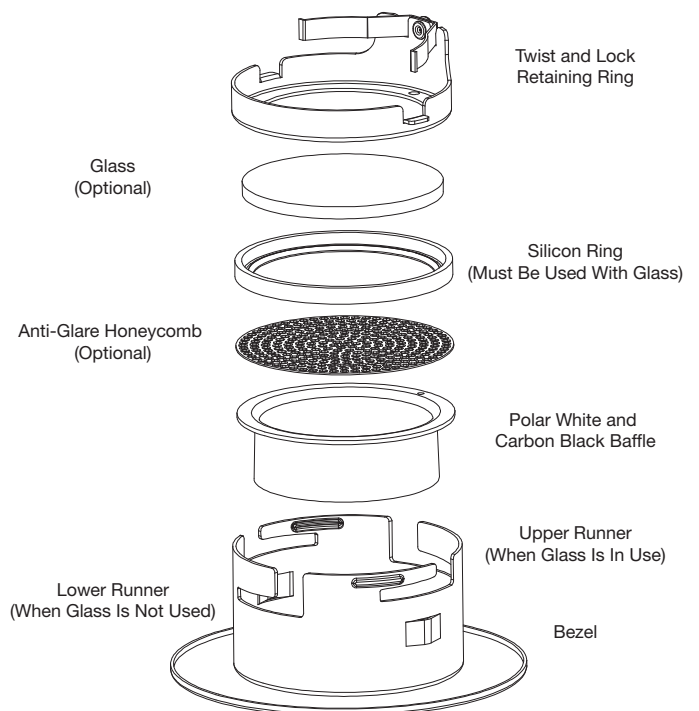

AFDP75BZ/F/**

Customisable Anti-Glare Twist And Lock Fixed Bezels For iCan75 Platinum

iCan75[™] Platinum

PRODUCT FEATURES

- Ultra Slim Twist & Lock Bezel
- Ultra Fast Install - Minimal Tools Required
- Fully Customisable Carbon Black & Polar White Baffle Included
- Removable Honeycomb
- IP Rated Glass
- To Be Used With iCan75 Platinum Only (AFDP75)*

TECHNICAL SPECIFICATIONS

| PRODUCT CODE | AFDP75BZ/F/WH | AFDP75BZ/F/BLK |
|----------------------|---------------|----------------|
| Bezel Colour | Polar White | Carbon Black |
| Material | Steel | Steel |
| Compatible Downlight | AFDP75 | AFDP75 |
| Overall Diameter | Ø91mm | Ø91mm |
| Ingress Protection | IP65† | IP65† |
| Guarantee | Lifetime | Lifetime |
| Baffle Depth | 16.5 mm | 16.5 mm |

Polar White Bezels*
AFDP75BZ/F/WH

Carbon Black Bezels*
AFDP75BZ/F/BLK

*Sold Separately
†IP65 With Glass, IP20 Without Glass