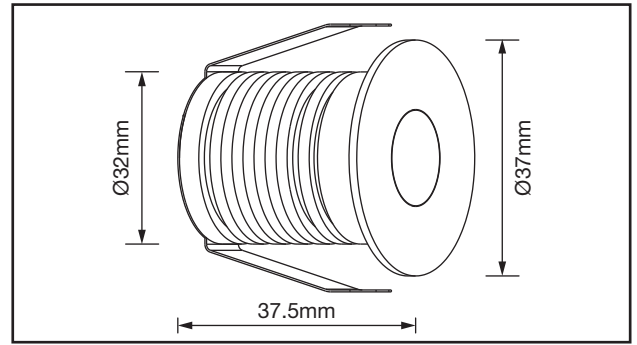

AGL032SS - Marine 1

1W Stainless Steel 316L LED IP67
Baffle Honeycomb Ground Light

PRODUCT FEATURES

- 316L Marine Grade Stainless Steel
- Glare-Reducing Honeycomb & Baffle Design
- Drive Over Rated (2 Metric Tonnes)*
- Narrow Beam Angle
- Toughened Flush Glass
- Slim Bezel
- Tough Rubber Robust Cable for Extreme Outdoor Use
- 350mA Constant Current (Series Wiring)
- 1m Pre-Wired Cable
- IP67 Rated

TECHNICAL SPECIFICATIONS

PRODUCT CODE	AGL032SS/27	AGL032SS/30	AGL032SS/40
Bezel Material	Stainless Steel 316L	Stainless Steel 316L	Stainless Steel 316L
Rated Power	1W	1W	1W
Operating Current	350mA	350mA	350mA
CCT	2700K	3000K	4000K
CRI	>85	>85	>85
Beam Angle	15°	15°	15°
Peak Intensity	278cd	312cd	341cd
Lifetime to LM70	50,000 Hrs	50,000 Hrs	50,000 Hrs
Lumens	≤70lm	≤80lm	≤85lm
Switching Cycles	<100,000	<100,000	<100,000
Ambient Operating Temperature	-20°C to +50°C	-20°C to +50°C	-20°C to +50°C
SDCM	<6	<6	<6
Starting Time	Instant Full Light	Instant Full Light	Instant Full Light
Ingress Protection	IP67	IP67	IP67
Class	III	III	III