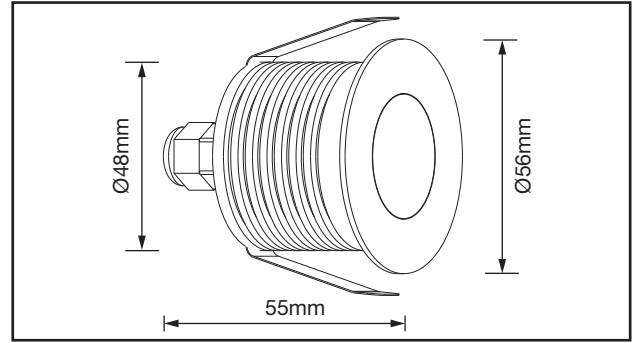

## AGL045SS - Marine 3

3W Stainless Steel 316L LED IP67  
Baffle Honeycomb Ground Light

### PRODUCT FEATURES

- 316L Marine Grade Stainless Steel
- Glare-Reducing Honeycomb & Baffle Design
- Drive Over Rated (2 Metric Tonnes)\*
- Narrow Beam Angle
- Toughened Flush Glass
- Slim Bezel
- Tough Rubber Robust Cable for Extreme Outdoor Use
- 350mA Constant Current (Series Wiring)
- 1m Pre-Wired Cable
- IP67 Rated

### TECHNICAL SPECIFICATIONS

PRODUCT CODE	AGL045SS/27	AGL045SS/30	AGL045SS/40
Bezel Material	Stainless Steel 316L	Stainless Steel 316L	Stainless Steel 316L
Rated Power	3W	3W	3W
Operating Current	350mA	350mA	350mA
CCT	2700K	3000K	4000K
CRI	>92	>92	>92
Beam Angle	15°	15°	15°
Peak Intensity	400cd	426cd	453cd
Lifetime to LM70	50,000 Hrs	50,000 Hrs	50,000 Hrs
Lumens	≤150lm	≤175lm	≤190lm
Switching Cycles	<100,000	<100,000	<100,000
Ambient Operating Temperature	-20°C to +50°C	-20°C to +50°C	-20°C to +50°C
SDCM	<6	<6	<6
Starting Time	Instant Full Light	Instant Full Light	Instant Full Light
Ingress Protection	IP67	IP67	IP67
Class	III	III	III