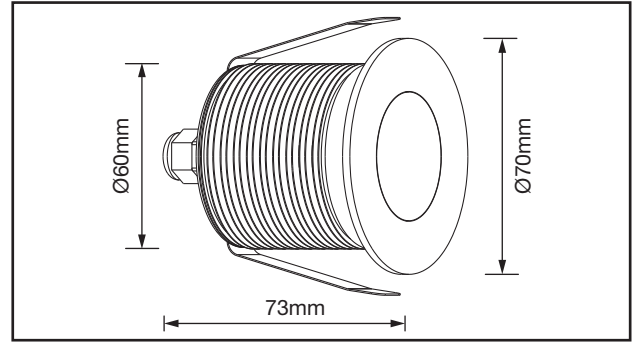

AGL060SS - Marine 7

7W Stainless Steel 316L LED IP67
Baffle Honeycomb Ground Light

PRODUCT FEATURES

- 316L Marine Grade Stainless Steel
- Glare-Reducing Honeycomb & Baffle Design
- Drive Over Rated (2 Metric Tonnes)*
- Narrow Beam Angle
- Toughened Flush Glass
- Slim Bezel
- Tough Rubber Robust Cable for Extreme Outdoor Use
- 350mA Constant Current (Series Wiring)
- 1m Pre-Wired Cable
- IP67 Rated

TECHNICAL SPECIFICATIONS

| PRODUCT CODE | AGL060SS/27 | AGL060SS/30 | AGL060SS/40 |
|-------------------------------|----------------------|----------------------|----------------------|
| Bezel Material | Stainless Steel 316L | Stainless Steel 316L | Stainless Steel 316L |
| Rated Power | 7W | 7W | 7W |
| Operating Current | 350mA | 350mA | 350mA |
| CCT | 2700K | 3000K | 4000K |
| CRI | >92 | >92 | >92 |
| Beam Angle | 30° | 30° | 30° |
| Peak Intensity | 763cd | 805cd | 868cd |
| Lifetime to LM70 | 50,000 Hrs | 50,000 Hrs | 50,000 Hrs |
| Lumens | ≤240lm | ≤265lm | ≤280lm |
| Switching Cycles | <100,000 | <100,000 | <100,000 |
| Ambient Operating Temperature | -20°C to +50°C | -20°C to +50°C | -20°C to +50°C |
| SDCM | <6 | <6 | <6 |
| Starting Time | Instant Full Light | Instant Full Light | Instant Full Light |
| Ingress Protection | IP67 | IP67 | IP67 |
| Class | III | III | III |