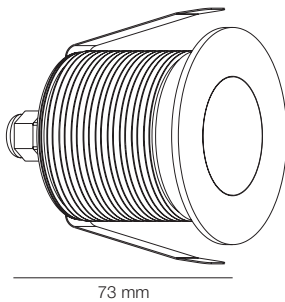

TECHNICAL DATASHEET

AGL060SS/**

Marine 7W Stainless Steel 316L LED IP67
Baffled Honeycomb Ground Light

PRODUCT FEATURES

- 316L Marine Grade Stainless Steel
- Honeycomb Anti-Glare Design
- Drive Over Rated (2T)
- Baffled Light Source
- Narrow Beam Angle

DIMENSIONS

Cutout:
Ø60 mm

Overall Diameter:
Ø70 mm

Overall Height:
73 mm

Product Code	AGL060SS/27	AGL060SS/30	AGL060SS/40
Bezel Material	Stainless Steel 316L	Stainless Steel 316L	Stainless Steel 316L
Rated Power	7W	7W	7W
Operating Current	350mA	350mA	350mA
CCT	2700K	3000K	4000K
CRI	<92	<92	<92
Beam Angle	15°	15°	15°
Peak Intensity	763 cd	805 cd	868 cd
Lifetime to LM70	50,000 hrs	50,000 hrs	50,000 hrs
Lumens	≤240lm	≤265lm	≤280lm
Switching Cycles	<100,000	<100,000	<100,000
Ambient Operating Temperature	-20°C to +50°C	-20°C to +50°C	-20°C to +50°C
SDCM	<6	<6	<6
Starting Time	Instant Full Light	Instant Full Light	Instant Full Light
Ingress Protection	IP67	IP67	IP67
Class	III	III	III