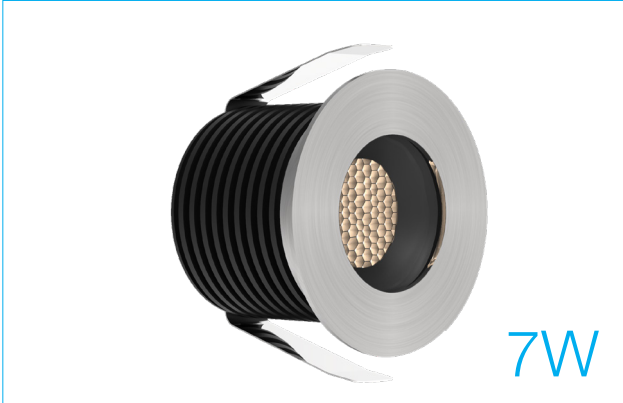

TECHNICAL DATASHEET

AGL060SS/**

Marine 7W Stainless Steel 316L LED IP67
Baffled Honeycomb Ground Light

PRODUCT FEATURES

- 316L Marine Grade Stainless Steel
- Honeycomb Anti-Glare Design
- Drive Over Rated (2T)
- Baffled Light Source
- Narrow Beam Angle

DIMENSIONS

Cutout:
Ø60 mm

Overall Diameter:
Ø70 mm

Overall Height:
73 mm

Product Code	AGL060SS/27	AGL060SS/30	AGL060SS/40
Bezel Material	Stainless Steel 316L	Stainless Steel 316L	Stainless Steel 316L
Rated Power	7W	7W	7W
Operating Current	350mA	350mA	350mA
CCT	2700K	3000K	4000K
CRI	<92	<92	<92
Beam Angle	15°	15°	15°
Peak Intensity	763 cd	805 cd	868 cd
Lifetime to LM70	50,000 hrs	50,000 hrs	50,000 hrs
Lumens	≤240lm	≤265lm	≤280lm
Switching Cycles	<100,000	<100,000	<100,000
Ambient Operating Temperature	-20°C to +50°C	-20°C to +50°C	-20°C to +50°C
SDCM	<6	<6	<6
Starting Time	Instant Full Light	Instant Full Light	Instant Full Light
Ingress Protection	IP67	IP67	IP67
Class	III	III	III

ALL LED AGL060SS/**

This luminaire contains built-in LED lamps.

A++
A+
A
B
C
D
E

} LED

The lamps cannot be changed in the luminaire.

874/2012