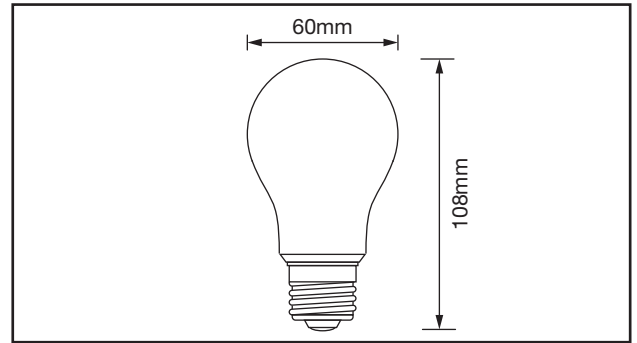

TECHNICAL SPECIFICATIONS

| PRODUCT CODE | AGLS901ESD/30 | AGLS901ESD/60 |
|-----------------------|---------------|---------------|
| Rated Power | 9W | 9W |
| Lumens | 825lm | 850lm |
| Beam Angle | 200° | 200° |
| CRI | 80 | 80 |
| Lifetime | 25,000 Hrs | 25,000 Hrs |
| Operating Temperature | -20°C ~ 40°C | -20°C ~ 40°C |
| Voltage | 220-240V | 220-240V |
| Power Factor | 0.8 | 0.8 |
| Peak Intensity | 110cd | 110cd |
| Frequency | 50Hz | 50Hz |
| Switching Cycles | 100,000 | 100,000 |