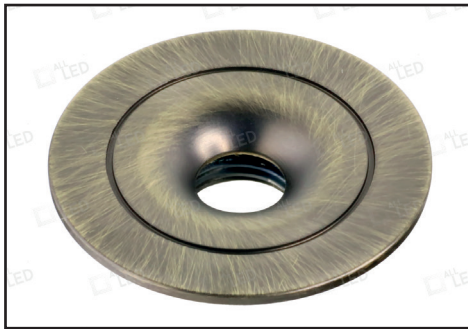

## AMKR020BZ/\*\*

Interchangeable Bezels For AMKR020

### PRODUCT FEATURES

- Available In A Range Of Finishes\*
- Threaded Design
- Easy-Fit Screw On/Off Accessory

### TECHNICAL SPECIFICATIONS

<b>PRODUCT CODE</b>	<b>AMKR020BZ</b>
For Use With	AMKR020 Range*
Material	Aluminium

**Antique Brass Bezel\*\***  
AMKR020BZ/AB

**Brushed Brass Bezel\*\***  
AMKR020BZ/BB

**Carbon Black Bezel\***  
AMKR020BZ/BLK