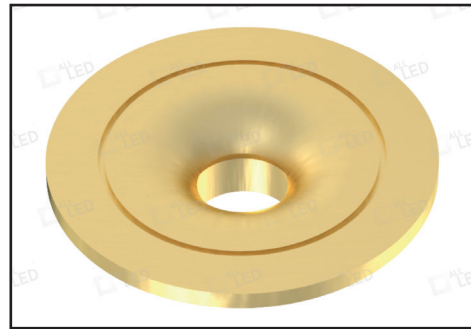

### PRODUCT FEATURES

- Available In A Range Of Finishes\*
- Threaded Design
- Easy-Fit Screw On/Off Accessory

### TECHNICAL SPECIFICATIONS

<b>PRODUCT CODE</b>	<b>AMKR020BZ</b>
For Use With	AMKR020 Range*
Material	Aluminium

**Antique Brass Bezel\*\***  
AMKR020BZ/AB

**Brushed Brass Bezel\*\***  
AMKR020BZ/BB

**Carbon Black Bezel\***  
AMKR020BZ/BLK