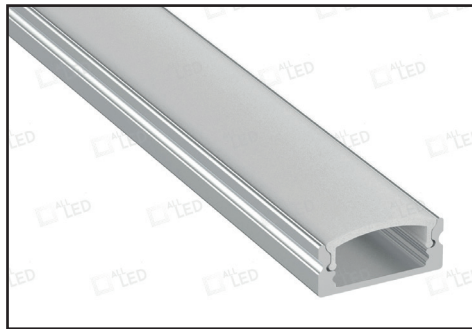

APA001

2m Shallow Surface Profile
With Diffuser & Accessories Included

PROFILE 1

PRODUCT FEATURES

- Extruded 6063 Aircraft Aluminium
- High Strength Material
- Click In Opal/Black Polycarbonate Diffuser
- 4 End Caps And 4 Brackets Included

TECHNICAL SPECIFICATIONS

Product Code	APA001
Material	Aircraft Aluminium
Diffuser Material	Polycarbonate
Ingress Protection	IP20
Guarantee	2 Years

Aluminium Finish
APA001/AL

Carbon Black Finish
APA001/BK