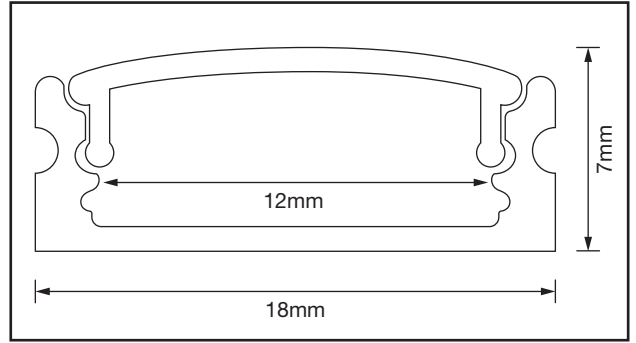

APA001

2m Shallow Surface Profile
With Diffuser & Accessories Included

PROFILE 1

PRODUCT FEATURES

- Extruded 6063 Aircraft Aluminium
- High Strength Material
- Click In Opal/Black Polycarbonate Diffuser
- 4 End Caps And 4 Brackets Included

TECHNICAL SPECIFICATIONS

Product Code	APA001
Material	Aircraft Aluminium
Diffuser Material	Polycarbonate
Ingress Protection	IP20
Guarantee	2 Years

Aluminium Finish
APA001/AL

Carbon Black Finish
APA001/BK