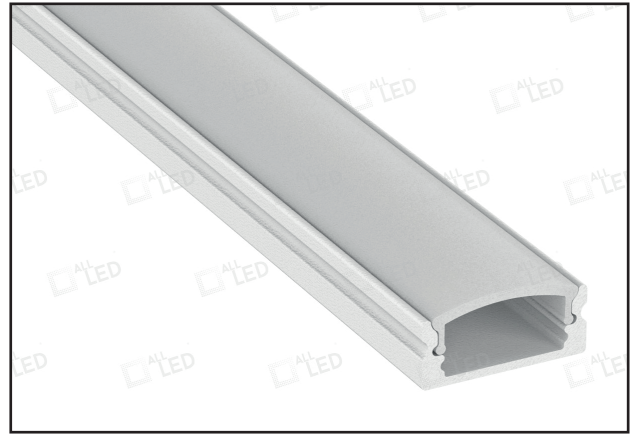

APA001

2m Shallow Surface Profile
With Diffuser & Accessories Included

PROFILE 1

PRODUCT FEATURES

- Extruded 6063 Aircraft Aluminium
- High Strength Material
- Click In Opal/Black Polycarbonate Diffuser
- 4 End Caps And 4 Brackets Included

TECHNICAL SPECIFICATIONS

Product Code	APA001
Material	Aircraft Aluminium
Diffuser Material	Polycarbonate
Ingress Protection	IP20
Guarantee	2 Years

Aluminium Finish
APA001/AL

Carbon Black Finish
APA001/BK