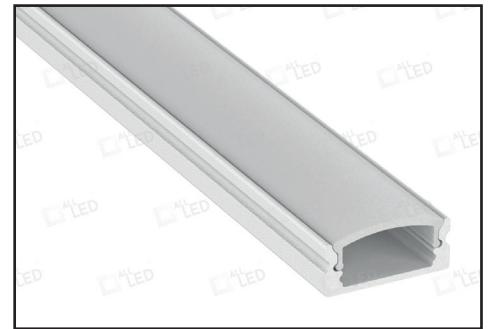

APA001

2m Shallow Surface Profile
With Diffuser & Accessories Included

PROFILE 1

PRODUCT FEATURES

- Extruded 6063 Aircraft Aluminium
- High Strength Material
- Click In Opal/Black Polycarbonate Diffuser
- 4 End Caps And 4 Brackets Included

TECHNICAL SPECIFICATIONS

Product Code	APA001
Material	Aircraft Aluminium
Diffuser Material	Polycarbonate
Ingress Protection	IP20
Guarantee	2 Years

Aluminium Finish
APA001/AL

Carbon Black Finish
APA001/BK