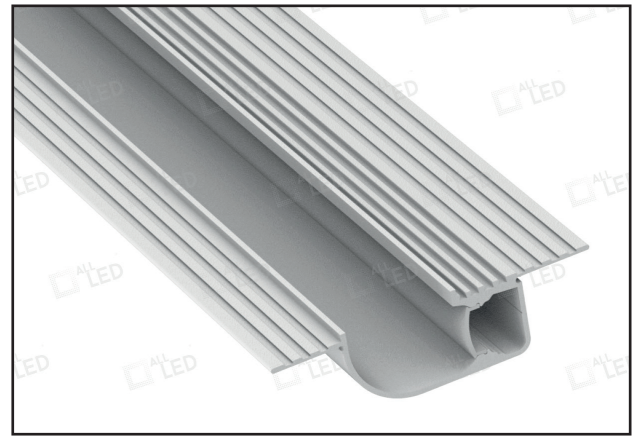

## APA112T

2m White Painted Plaster-in Trimless Aluminium Profile

### PRODUCT FEATURES

- Specially Formulated Reflective White Paint Finish
- Engineered For A Continuous Light Effect
- 6063 Aircraft Aluminium
- Click In Opal Polycarbonate Diffuser & End Caps Included
- Designed For Easy Installation
- Ideal For Achieving Seamless "Dot-less" Look
- High Strength Material
- 30mm Visible Aperture When Installed
- Foam Protection Included to Facilitate Plastering
- Improves LED Strip Lifetime

### TECHNICAL SPECIFICATIONS

<b>Product Code</b>	<b>APA112T</b>
Material	Aircraft Aluminium
Diffuser Material	Polycarbonate
Ingress Protection	IP20
Guarantee	2 Years

**Carbon Black Finish**  
APA112T/BK