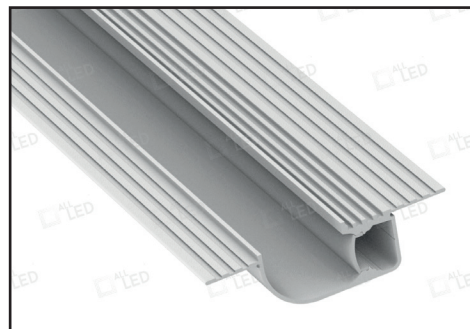

## APA112T

2m White Painted Plaster-in Trimless Aluminium Profile

### PRODUCT FEATURES

- Specially Formulated Reflective White Paint Finish
- Engineered For A Continuous Light Effect
- 6063 Aircraft Aluminium
- Click In Opal Polycarbonate Diffuser & End Caps Included
- Designed For Easy Installation
- Ideal For Achieving Seamless "Dot-less" Look
- High Strength Material
- 30mm Visible Aperture When Installed
- Foam Protection Included to Facilitate Plastering
- Improves LED Strip Lifetime

### TECHNICAL SPECIFICATIONS

<b>Product Code</b>	<b>APA112T</b>
Material	Aircraft Aluminium
Diffuser Material	Polycarbonate
Ingress Protection	IP20
Guarantee	2 Years

**Carbon Black Finish**  
APA112T/BK