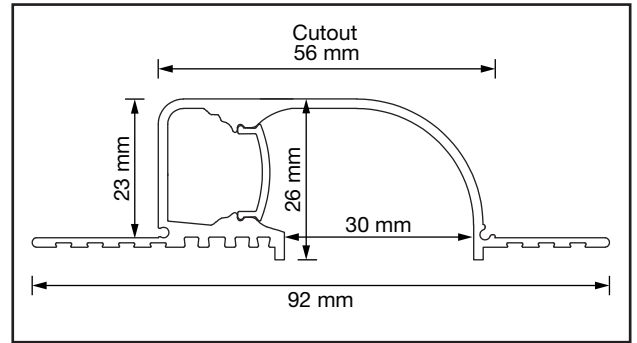

APA112T

2m White Painted Plaster-in Trimless Aluminium Profile

STEALTH

PRODUCT FEATURES

- Specially Formulated Reflective White Paint Finish
- Engineered For A Continuous Light Effect
- 6063 Aircraft Aluminium
- Click In Opal Polycarbonate Diffuser & End Caps Included
- Designed For Easy Installation
- Ideal For Achieving Seamless "Dot-less" Look
- High Strength Material
- 30mm Visible Aperture When Installed
- Foam Protection Included to Facilitate Plastering
- Improves LED Strip Lifetime