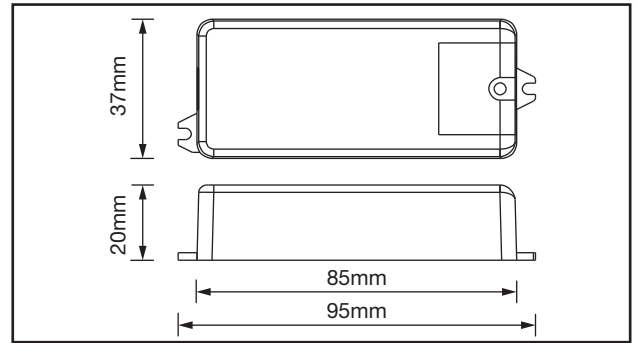

### TECHNICAL SPECIFICATIONS

PRODUCT CODE	ASCDIM/DALI/8A
Max Load	96-288W
Voltage	12-36V AC
Max Capacity	8A