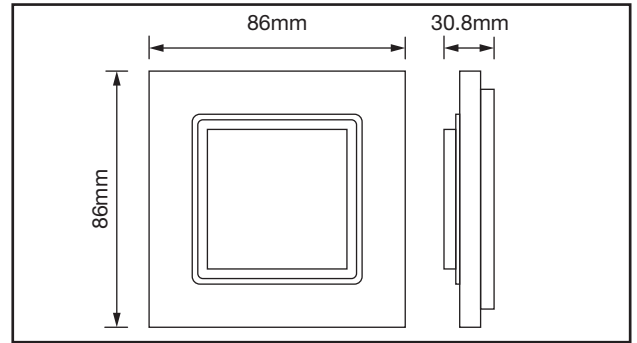

## ASCRF/1G

1G Wireless LED Strip Dimming Wall  
Switch Glass Fascia

### PRODUCT FEATURES

- Glass And Plastic Fascia
- 20m Range (Uninterrupted)
- Long Life Battery (Included)
- For Use With All ASCRF Range
- Fits In To Standard UK Backbox
- Can Be Surface Or Flush Mounted

### TECHNICAL SPECIFICATIONS

PRODUCT CODE	ASCRF/1G
Battery Type	CR2430
Max Operating Distance	20m (Open Area)
Signal Type	RF
Ingress Protection	IP20
Operating Temperature	-10°C~+50°C