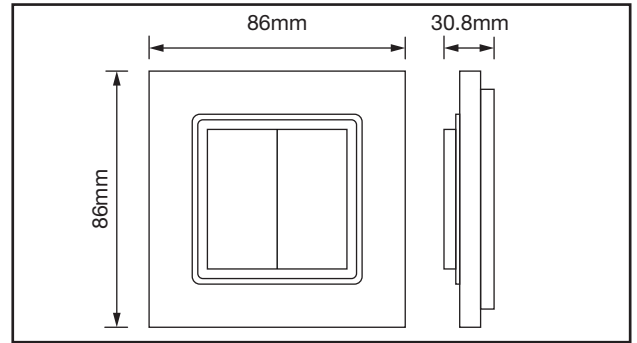

## ASCRF/2G

2G Wireless LED Strip Dimming Wall  
Switch Glass Fascia

### PRODUCT FEATURES

- Glass And Plastic Fascia
- 20m Range (Uninterrupted)
- Long Life Battery (Included)
- For Use With All ASCRF Range
- Fits In To Standard UK Backbox
- Can Be Surface Or Flush Mounted

### TECHNICAL SPECIFICATIONS

PRODUCT CODE	ASCRF/2G
Battery Type	CR2430
Max Operating Distance	20m (Open Area)
Signal Type	RF
Ingress Protection	IP20
Operating Temperature	-10°C~+50°C