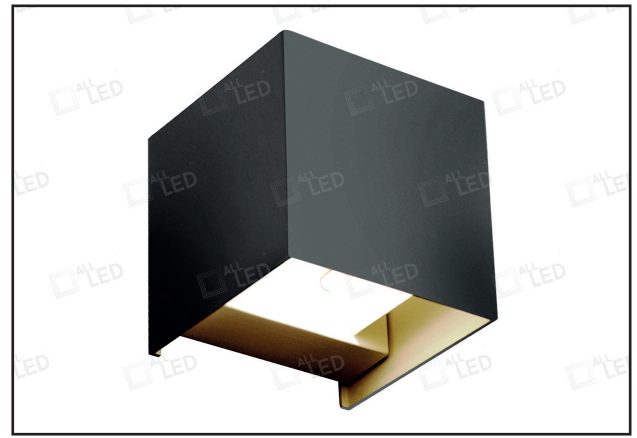

## AWL12\*\*/CCT

11W IP65 CCT Decorative Bi-Directional Wall Luminaire

### PRODUCT FEATURES

- CCT Selectable (3000K/4000K/6000K)
- Adjustable Beam Angle Via Adjustment Doors (0-120°)
- Die-Cast Aluminium Body

### TECHNICAL SPECIFICATIONS

Product Code	AWL12BK/CCT
CCT (Colour Temperature)	3000K/4000K/6000K
Rated Power	11W
Lumens	≤900lm
Beam Angle	0-120°
CRI	≤80
Lifetime	25,000 Hrs
Ambient Operating Temperature	-20-45°C
Ingress Protection	IP65
Operating Voltage	220-240VAC
Power Factor	>0.5
Frequency	50-60Hz
Guarantee	3 Years
SDCM	<6
Peak Intensity	200cd
Switching Cycles	≤15,000
Starting Time	Instant Full Light
Class	I