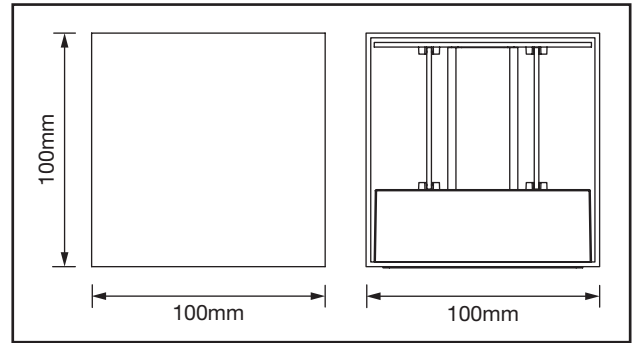

## AWL12\*\*/CCT

11W IP65 CCT Decorative Bi-Directional Wall Luminaire

### PRODUCT FEATURES

- CCT Selectable (3000K/4000K/6000K)
- Adjustable Beam Angle Via Adjustment Doors (0-120°)
- Die-Cast Aluminium Body

### TECHNICAL SPECIFICATIONS

Product Code	AWL12BK/CCT
CCT (Colour Temperature)	3000K/4000K/6000K
Rated Power	11W
Lumens	≤900lm
Beam Angle	0-120°
CRI	≤80
Lifetime	25,000 Hrs
Ambient Operating Temperature	-20-45°C
Ingress Protection	IP65
Operating Voltage	220-240VAC
Power Factor	>0.5
Frequency	50-60Hz
Guarantee	3 Years
SDCM	<6
Peak Intensity	200cd
Switching Cycles	≤15,000
Starting Time	Instant Full Light
Class	I