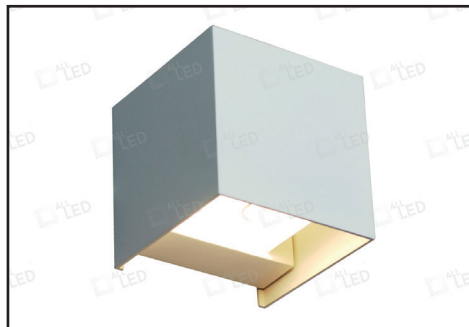

Polar White
AWL12WH/CCT