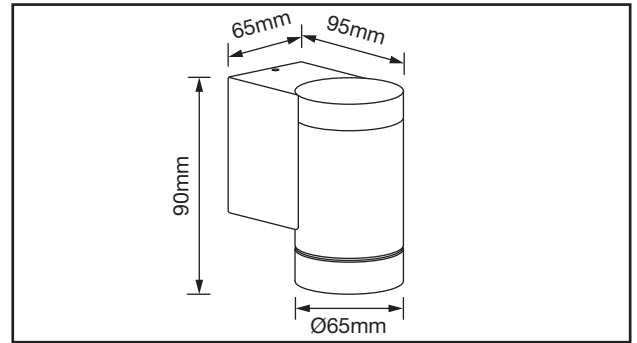

AWLGU/**/011

Unidirectional GU10 Wall Light

Tubular

PRODUCT FEATURES

- Cast Aluminium Wall Bracket
- 20mm Jumbo Grommet/s
- Easy Installation

TECHNICAL SPECIFICATIONS

PRODUCT CODE	AWLGU/**/011
Max Wattage	Max. 35W
Lamp Holder	GU10*
Operating Temperature	-20°C~+55°C
Ingress Protection	IP65
Lamp Body Material	Aluminium