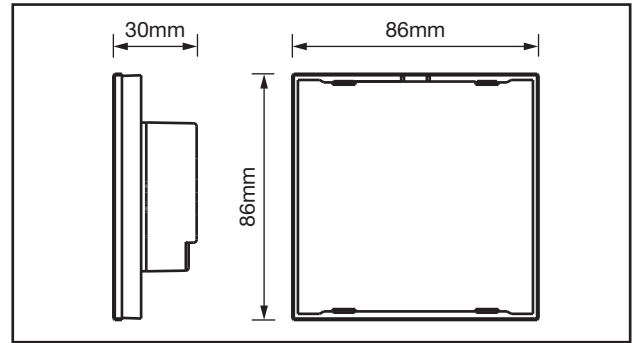

## AiQ/WSW/4Z

Smart-WS - 4 Zone Smart Wall Station

### TECHNICAL SPECIFICATIONS

PRODUCT CODE	AiQ/WSW/4Z
Protocol	Zigbee 3.0
Input Voltage	100-240VAC
Transmission Frequency	2.4GHz
Transmission Range (Uninterrupted)	30m
Ingress Protection	IP20
Dimensions	86 x 86 x 30mm