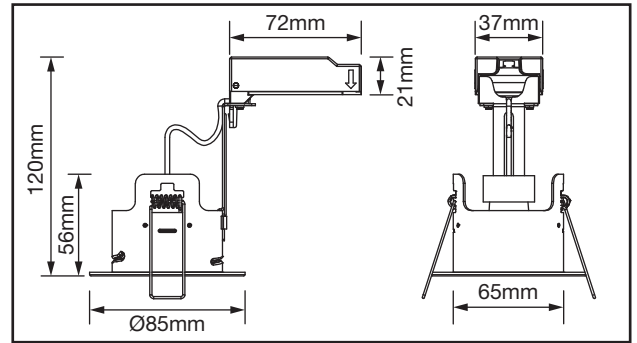

### TECHNICAL SPECIFICATIONS

PRODUCT CODE	AFD65
Ingress Protection	IP20 / IP65 (Bezel Dependent)
Guarantee	Lifetime
Maximum Rated Power	10W LED Max (7W LED IP65)
Fire Rating	Timber - 30, 60, 90 Minutes / Staircraft i-Joist, Metal Web Joist - 30 Minutes
Class	I