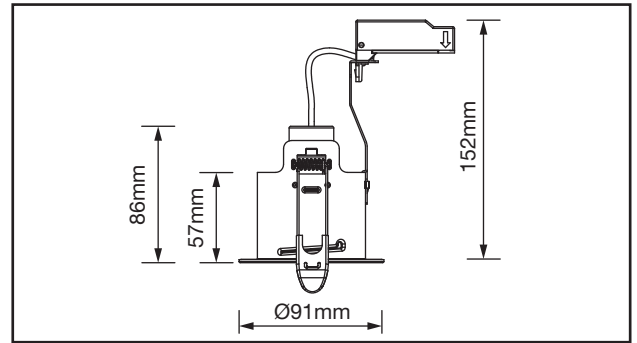

### TECHNICAL SPECIFICATIONS

PRODUCT CODE	AFDP75
Ingress Protection	IP20 / IP65 (Bezel & Glass Dependent*)
Guarantee	Lifetime
Finish	Black (Body)
Maximum Rated Power	GU10 LED* Max 8W
Fire Rating	30, 60, 90 Minutes (Timber Joist), 30 Minutes iJoist (Staircraft), 30 Minutes Metal Web Joist (Wolf System)
Class	I