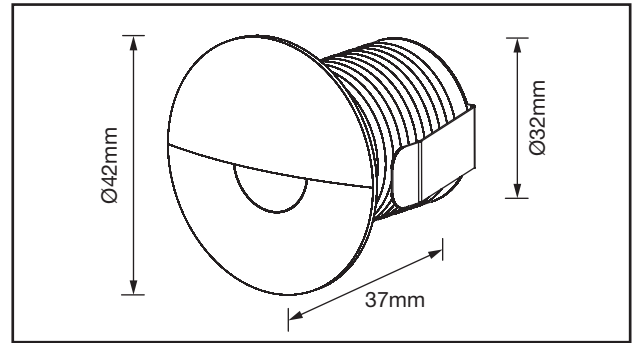

ALRE032BZ/**

Bezel For Dawn ALRE032

PRODUCT FEATURES

- Threaded Design
- Easy-Fit Screw On/Off Accessory

TECHNICAL SPECIFICATIONS

PRODUCT CODE	ALRE032BZ/BLK	ALRE032BZ/WH
Bezel Finish	Carbon Black	Polar White
For use with	ALRE032*	ALRE032*
Material	Aluminium	Aluminium