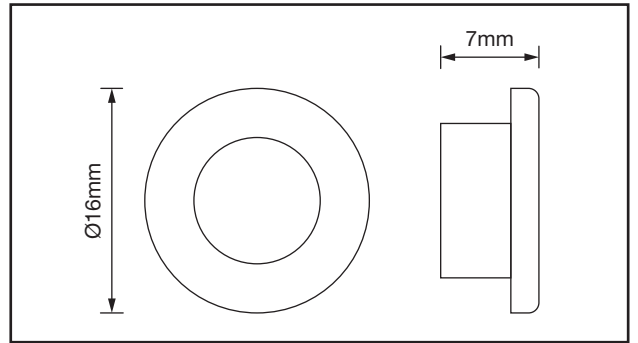

AMKR012BZ/**

Interchangeable Bezels For AMKR012

micro™

PRODUCT FEATURES

- Available In A Range Of Finishes*
- Threaded Design
- Easy-Fit Screw On/Off Accessory

TECHNICAL SPECIFICATIONS

PRODUCT CODE	AMKR012BZ
For use with	AMKR012 Range*
Material	Aluminium